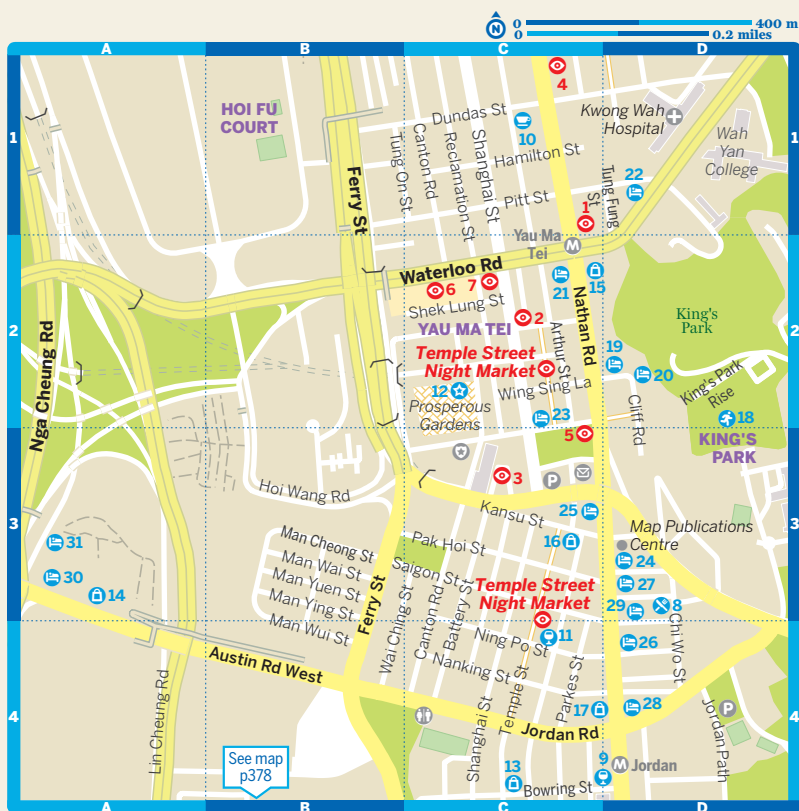

- 📍 Top Sights (p137)**
- Hong Kong Museum of History B2
 - Tsim Sha Tsui East Promenade B6
- 📍 Sights (p142)**
- 1 Avenue of the Stars A6
 - 2 Blackhead Point Tower A5
 - 3 Hong Kong Science Museum C3
 - 4 Middle Road Children's Playground A6
 - 5 Rosary Church B2
 - 6 Tsim Sha Tsui East Waterfront Podium Garden B5
- 🍴 Eating (p149)**
- 7 Chicken HOF & Soju Korean B2
 - 8 Ching Yan Lee Chiu Chow Restaurant A3
 - Dong Lai Shun (see 43)
 - 9 Fook Lam Moon A2
 - 10 Good Satay B4
 - 11 Kimberley Chinese Restaurant A3
 - 12 Lei Garden B4
 - 13 Mandarin Chicken Rice Sabatini (see 43)
 - 14 Spring Deer A5
 - Steak House (see 36)
 - 15 Tai Ping Koon A3
 - 16 Tandoori Nights A4
 - 17 Woodlands B5
 - 18 Yoga Interactive Vegetarian A2
- 🍷 Drinking & Nightlife (p158)**
- 19 Bahama Mama's A2
 - 20 Butler A5
 - InterContinental Lobby Lounge (see 36)
 - 21 King Ludwig Beer Hall A6
 - Tapas Bar (see 38)
- 🎪 Entertainment (p158)**
- 22 Dada A2
 - 23 Hong Kong Coliseum E2
- 🛍 Shopping (p159)**
- 24 Granville Rd A3
 - 25 Initial A3
 - 26 K11 A4
 - 27 Rise Shopping Arcade A3
- 🏃 Sports & Activities (p163)**
- Gauranga Nityananda (see 18)
- 🛏 Sleeping (p273)**
- 28 Butterfly on Prat A4
 - 29 Chelsea Hotel A4
 - 30 Empire Kowloon A3
 - 31 Harbour Plaza Metropolis ... E2
 - 32 Hop Inn on Carnarvon A4
 - 33 Hotel Icon D3
 - 34 Hotel Panorama A4
 - 35 Hyatt Regency Tsim Sha Tsui A4
 - 36 InterContinental Hong Kong A7
 - 37 Knutsford Hotel A2
 - 38 Kowloon Shangri-La B5
 - 39 Lee Garden Guest House ... A4
 - 40 Mariner's Club A5
 - 41 Minden A5
 - 42 Pinnacle Apartment A5
 - 43 Royal Garden C4
 - 44 Stanford Hillview Hotel A2
 - 45 Star Guest House A3