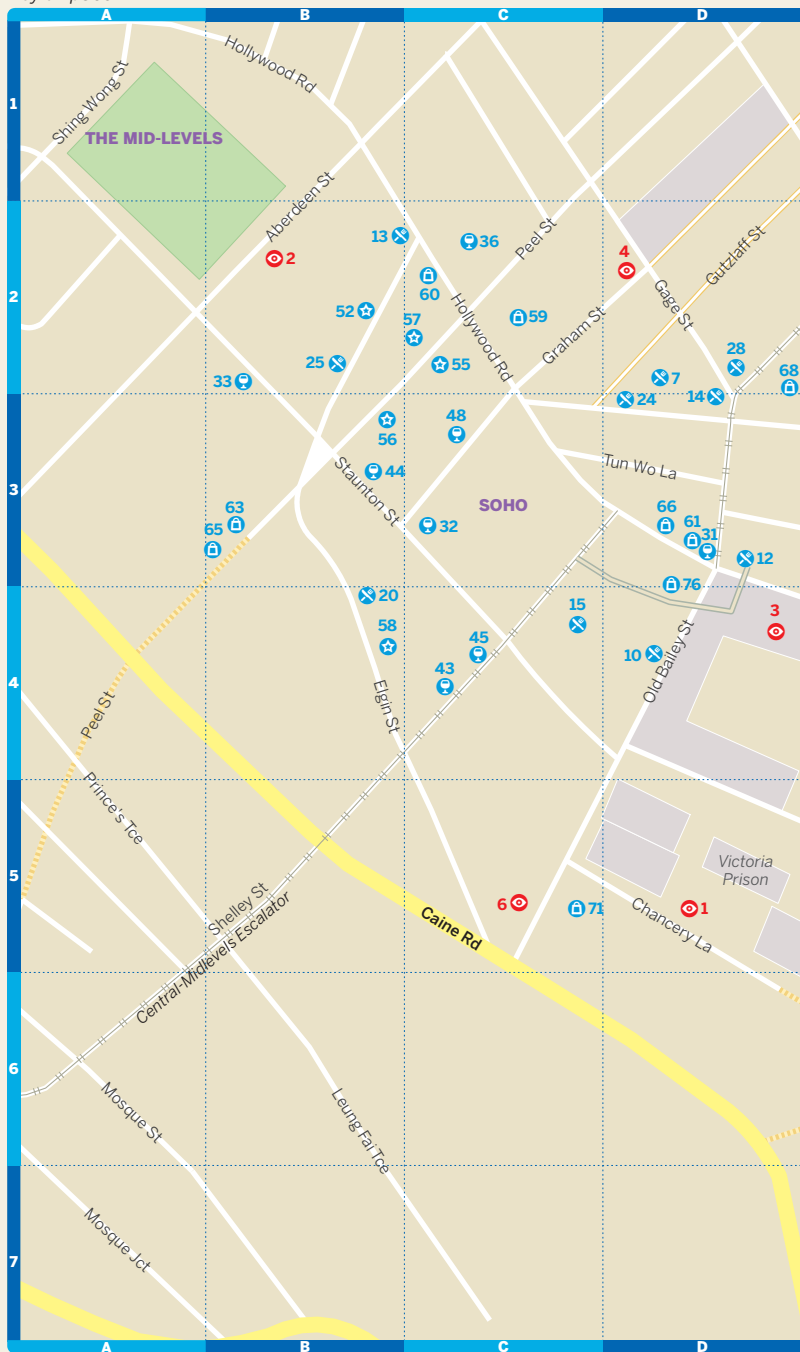

Key on p365

LAN KWAI FONG & SOHO