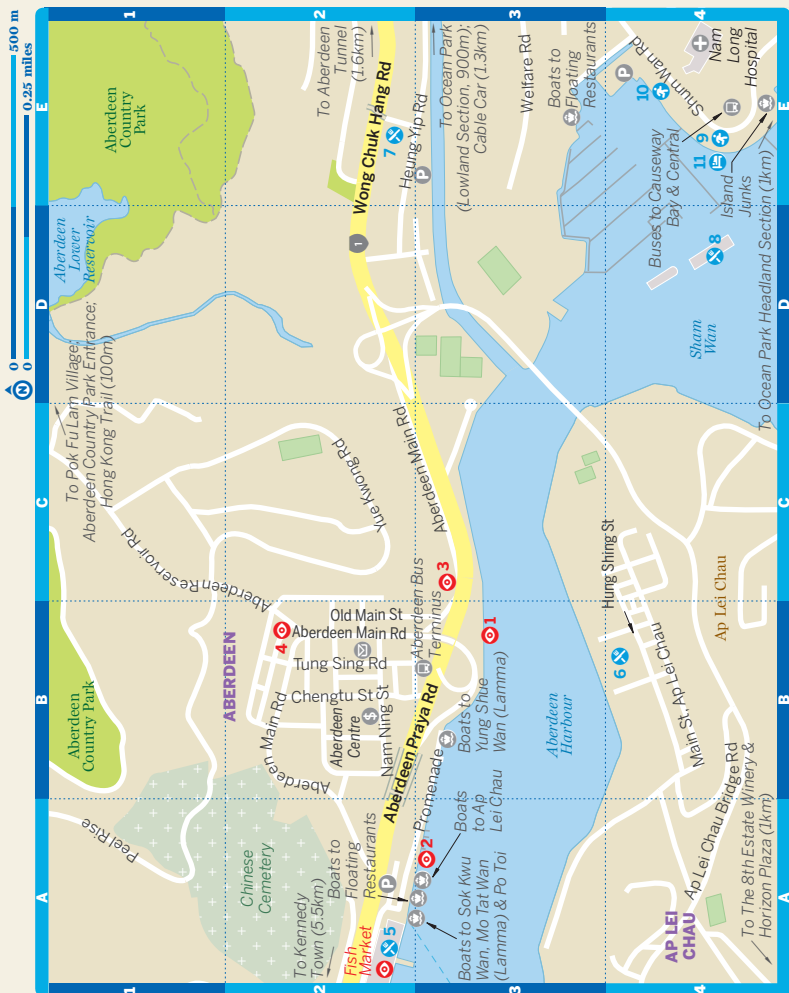

ABERDEEN

Sights

1. **1** Private Sampans..... B3
   2 Sampan tours..... A3
   3 Shrines..... C3
   4 Tin Hau Temple..... B2

Eating

1. **5** Aberdeen Fish Market Canteen..... A2
   6 Ap Lei Chau Market Cooked Food Center..... B4
   7 Chef Studio..... E2
   8 Jumbo Kingdom Floating Restaurant..... D4
   Top Deck..... (see 8)

Sports & Activities

1. **9** Aberdeen Boat Club..... E4
   10 Aberdeen Marina Club..... E4

Sleeping

1. **11** Boat Moksha..... E4